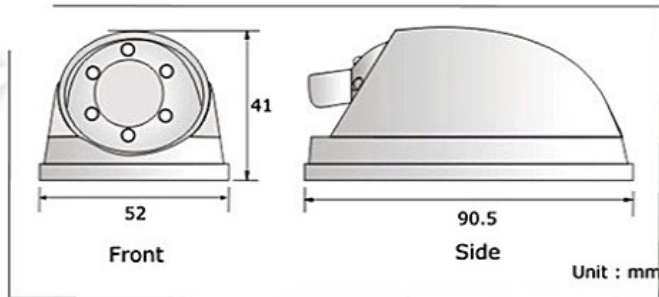

SIDE - REAR VIEW CCD CAMERA

VS-M40

Main Features

- Waterproof, shatterproof and vandalproof
- Convenient angle adjustment
- 5 Infrared LED light
- IR Distance: 5 m
- Multiple colours are optional: black, green, yellow, red, silver
- Can be mounted on rear or either side of vehicles

1/3" CCD SHARP / SONY device opt.

Technical characteristics

- Image Device: SHARP 1/3" CCD
- TV System: PAL/ NTSC
- Effective Pixels: 512 x 582 / 512 x 492 pixels
- Sensing Area: 4.9mm x 3.7mm
- Scanning System: 2:1 Interlaced
- Sync. System: Internal
- Resolution: 420 TV lines
- Horizontal Sync. Frequency: 15.625KHz / 15.734KHz
- Vertical Sync. Frequency: 50Hz / 60Hz
- Minimum Illumination: 0Lux (IR lamps ON) - 0.1Lux (day) / F1.2
- Video Output: 1.0 Vp-p, 75 Ohm
- Gamma Correction: 0.45
- AGC: Auto
- S/N Ratio > 48dB
- White Balance: Auto
- Electronic Shutter: 1/60(NTSC) / 1/50(PAL) ~ 1/10,000 Seconds
- BLC: Auto
- Lens: 2.8mm, 3.6mm optional
- Lens Angle: 120°, 92°
- Current Consumption: Max. 150mA
- Power Supply: DC12V
- Connection: RCA / DIN
- Operating Temperature: -20°C~+70°C, RH 95% MAX
- Storage Temperature: -40°C~+80°C, RH 95% MAX